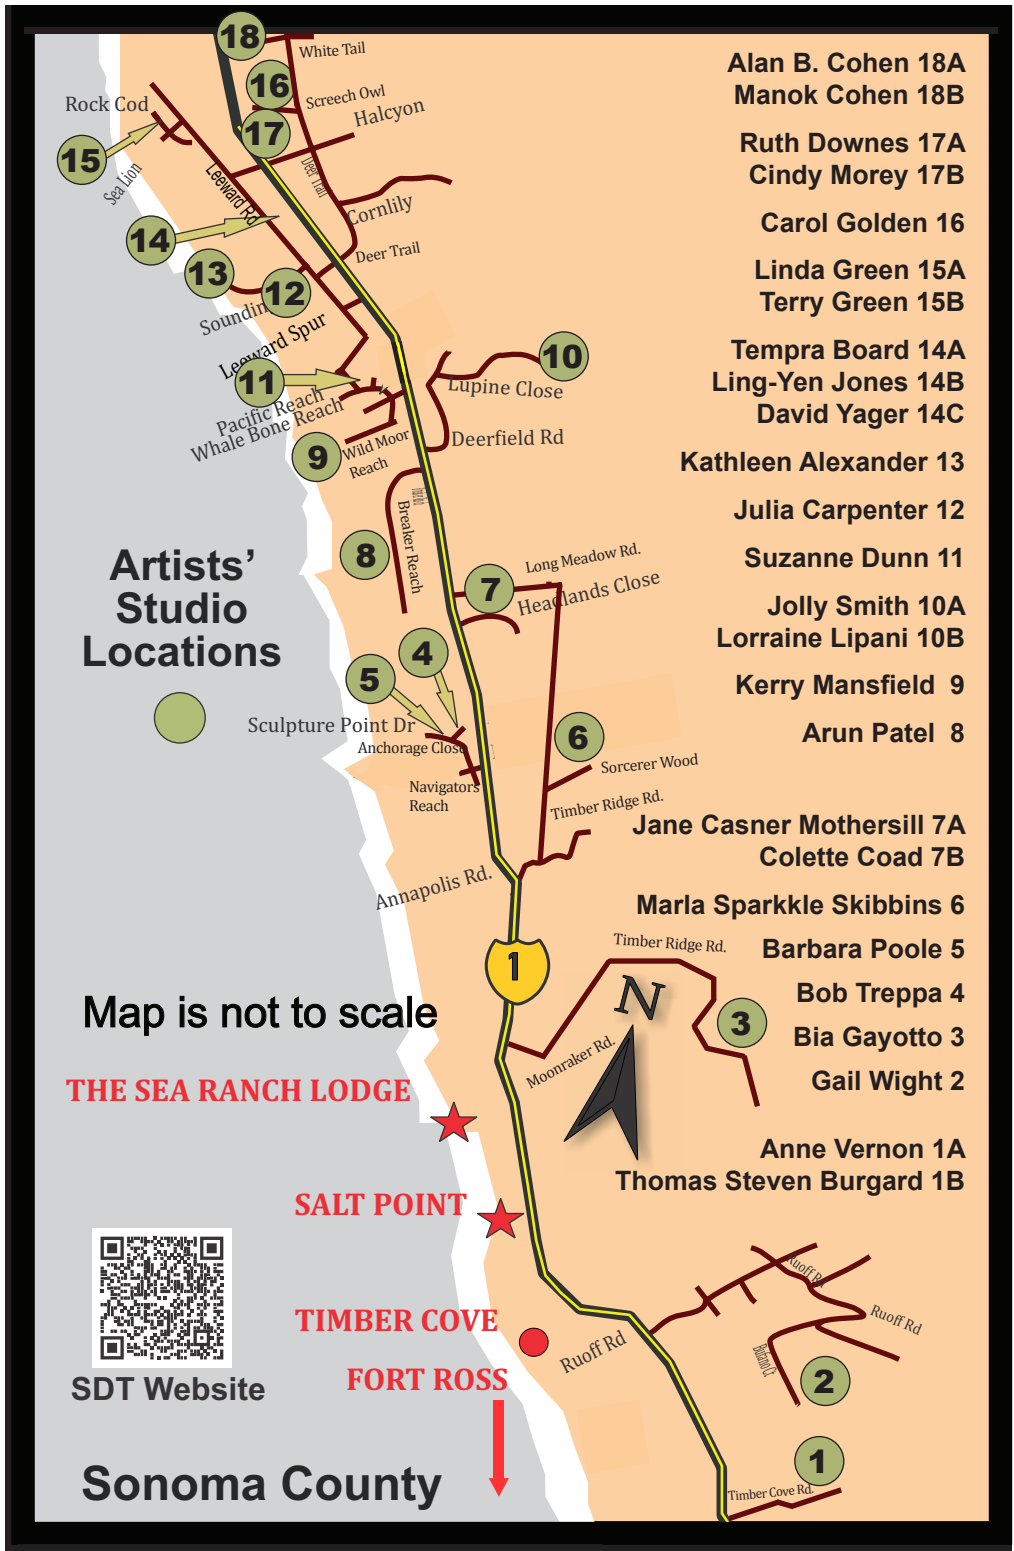

- Diane Cochran 27
- Larain Matheson 26A
- Ralph Matheson 26B
- Emma Hurley 25A
- Kelley Kieve 25B
- Sher Novak 25C
- Walt Rush 25D
- Tomi Kielley Matthews 24
- Steven Steinberg 23
- CC Case 22A
- Harald Eric Nordvold 22B
- Kathryn Weiss 22C
- Jim Meilander 21A
- Joan Rhine 21B
- Perry Hoffman 20A
- Doug Smith 20B
- Bruce Jones 19

Artists' Studio Locations

- Alan B. Cohen 18A
- Manok Cohen 18B
- Ruth Downes 17A
- Cindy Morey 17B
- Carol Golden 16
- Linda Green 15A
- Terry Green 15B
- Temptra Board 14A
- Ling-Yen Jones 14B
- David Yager 14C
- Kathleen Alexander 13
- Julia Carpenter 12
- Suzanne Dunn 11
- Jolly Smith 10A
- Lorraine Lipani 10B
- Kerry Mansfield 9
- Arun Patel 8
- Jane Casner Mothersill 7A
- Colette Coad 7B
- Marla Sparkle Skibbins 6
- Barbara Poole 5
- Bob Treppa 4
- Bia Gayotto 3
- Gail Wight 2
- Anne Vernon 1A
- Thomas Steven Burgard 1B